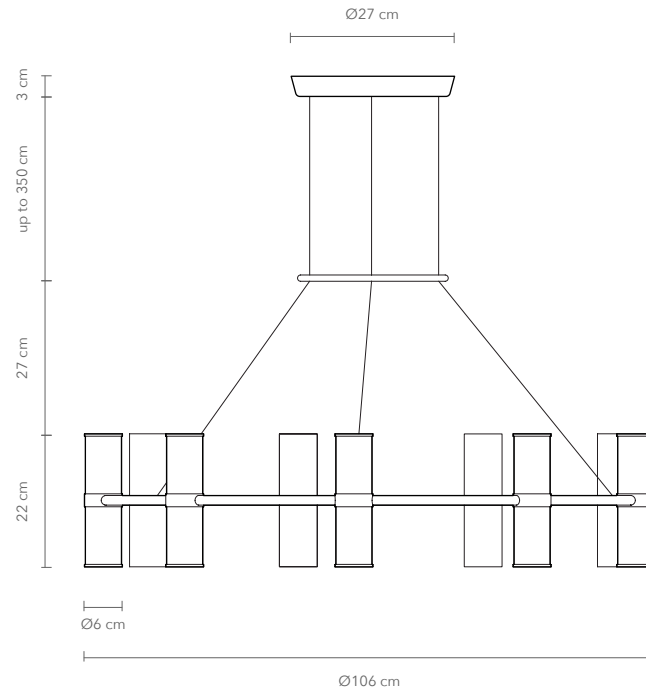

PARS CHANDELIER 100 cm

PRODUCT: PARS CHANDELIER 100 cm

LEAD TIME: on request only

WEIGHT: 15kg (approximate value)

PACKAGE WEIGHT: 23kg (approximate value)

DIMMER: External control and dimming only, Triac

CERTIFICATION: CE (230V)

MATERIAL: Stainless steel, Brass, Onyx stone

For more technical information, please see the installation manual.

AVAILABLE MATERIALS AND FINISHES:

TECHNICAL DETAILS:

240V / 120V (available with Switchex)

Illumination

LED

Wattage: 63 W *

Light output: 5040 lm *

Color temperature: 2700 K * (discolored by stone type)

CRI: 93+

LED life hours: 50,000

IP20

*PRE-PRODUCTION DATA - FINAL PRODUCT DETAILS MAY VARY