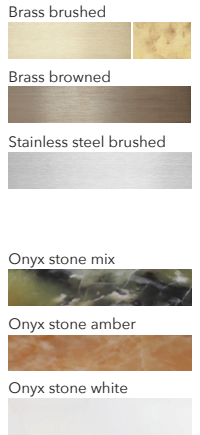

MATERIAL: Stainless steel, Brass, Onyx stone

For more technical information, please see the installation manual.

AVAILABLE MATERIALS AND FINISHES:

TECHNICAL DETAILS:

240V / 120V (available with Switchex)

Illumination

LED

Wattage: 63 W *

Light output: 5040 lm *

Color temperature: 2700 K * (discolored by stone type)

CRI: 93+

LED life hours: 50,000

IP20

*PRE-PRODUCTION DATA - FINAL PRODUCT DETAILS MAY VARY