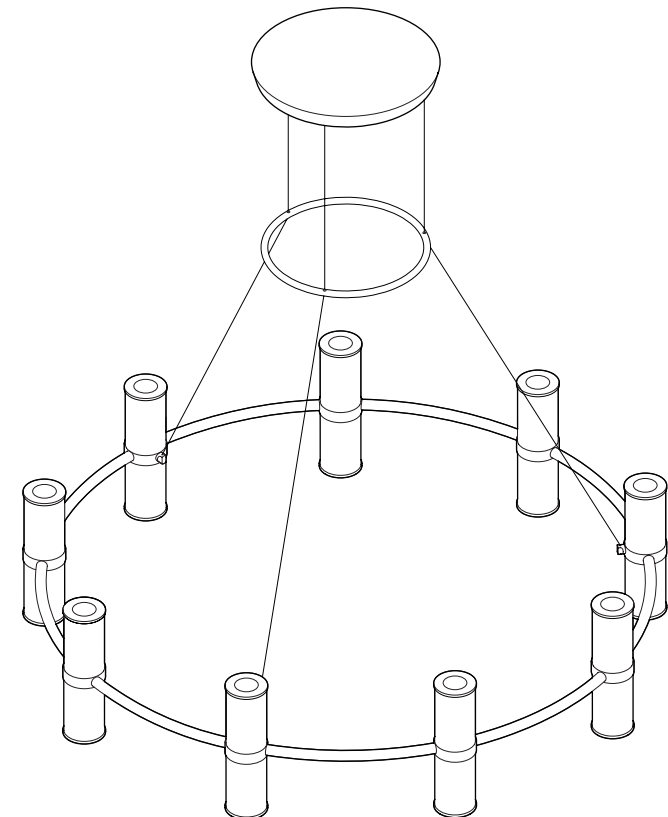

PARS CHANDELIER 100 cm

PRODUCT: PARS CHANDELIER 100 cm

LEAD TIME: on request only

WEIGHT: 15kg (approximate value)

PACKAGE WEIGHT: 23kg (approximate value)

DIMMER: External control and dimming only, Triac

CERTIFICATION: CE (230V)

MATERIAL: Stainless steel, Brass, Onyx stone

For more technical information, please see the installation manual.

AVAILABLE MATERIALS AND FINISHES:

TECHNICAL DETAILS:

240V / 120V (available with Switchex)

Illumination

LED

Wattage: 63 W *

Light output: 5040 lm *

Color temperature: 2700 K * (discolored by stone type)

CRI: 93+

LED life hours: 50,000

IP20

*PRE-PRODUCTION DATA - FINAL PRODUCT DETAILS MAY VARY