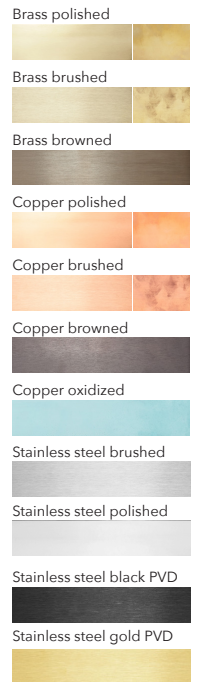

PRODUCT: DONYA - PENDANT

LEAD TIME: 8-10 weeks

WEIGHT: 2 kg (approximate value)

PACKAGE WEIGHT: 2,5 kg (approximate value)

CORD: 3,2m black textile cord

DIMMER: No dimming

CERTIFICATION: CE (230V)

MATERIAL: Stainless steel, Brass, Copper

AVAILABLE MATERIALS AND FINISHES:

ALL PENDANTS COME WITH A REMOVABLE REFLECTOR

TECHNICAL DETAILS:

240V / 120V
 Illumination
 GU 10 bulb (bulb not included)
 Wattage: Max. 6 W