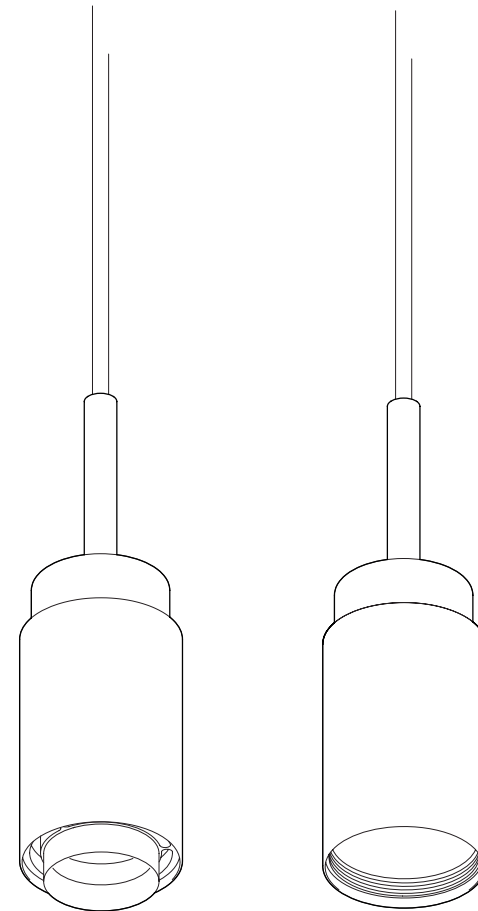

PRODUCT: DONYA - PENDANT

LEAD TIME: 8-10 weeks

WEIGHT: 2 kg (approximate value)

PACKAGE WEIGHT: 2,5 kg (approximate value)

CORD: 3,2m black textile cord

DIMMER: No dimming

CERTIFICATION: CE (230V)

MATERIAL: Stainless steel, Brass, Copper

AVAILABLE MATERIALS AND FINISHES:

ALL PENDANTS COME WITH A REMOVABLE REFLECTOR

TECHNICAL DETAILS:

240V / 120V
 Illumination
 GU 10 bulb (bulb not included)
 Wattage: Max. 6 W