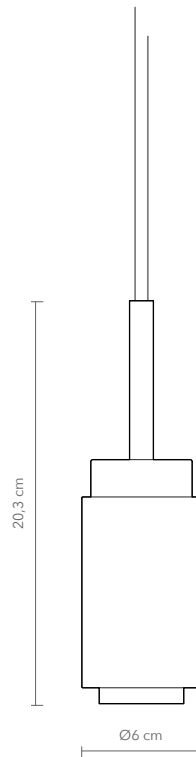

PRODUCT: DONYA - PENDANT

LEAD TIME: 8-10 weeks

WEIGHT: 2 kg (approximate value)

PACKAGE WEIGHT: 2,5 kg (approximate value)

CORD: 3,2m black textile cord

DIMMER: No dimming

CERTIFICATION: CE (230V)

MATERIAL: Stainless steel, Brass, Copper

AVAILABLE MATERIALS AND FINISHES:

ALL PENDANTS COME WITH A REMOVABLE REFLECTOR

TECHNICAL DETAILS:

240V / 120V
 Illumination
 GU 10 bulb (bulb not included)
 Wattage: Max. 6 W