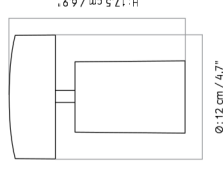

TECHNICAL DRAWING