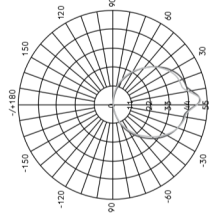

LUMINOUS INTENSITY DISTRIBUTION (UNIT: CD)

— C0 / 180, 100,7
— C90 / 270, 102,2