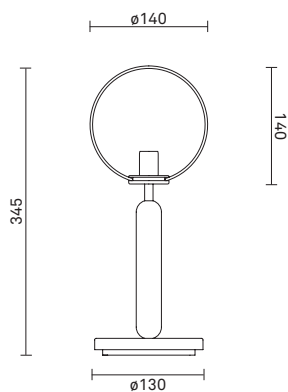

NUURA

MIIRA TABLE - Optic

Design: Sofie Refer, 2018, EU-model.

Miira Table in mouth blown Optic Clear glass and Brass finish.

The significant details of Miira are the fine curves and thin neck that gives a graceful appearance.

TECHNICAL INFO

Product no.: 2038003

Type: Table Light - Indoor

Colour:

Glass: Optic Clear

Metal: Brass

Materials:

Powder coated metal

Mouth-blown glass

Dimensions:

ø140mm x 345mm

Fabric cable - Length: 2500mm

Product: 1927 g

Packaging:

Dimensions: L: 419mm x W: 155mm x H: 166mm

Weight: 441 g