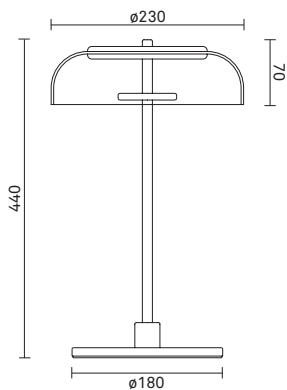

TECHNICAL INFO

Product no.: 02530724

Type: Table Light - Indoor

Colour:

Glass: Opal White

Metal: Black

Cable: Black

Materials:

Powder coated metal

Mouth-blown glass

Fabric covered cable

Dimensions:

∅230mm x 440mm

Fabric cable - Length: 2000mm

Product weight:

Product: 3342 g

Packaging:

Dimensions: L: 533mm x W: 258mm x H: 266mm

Weight: 1023 g

Total weight incl. product: 4365 g

Number of parcels: 1

Material: Brown cardboard.

Packaging - weight - material:

Cardboard outside: 517 g